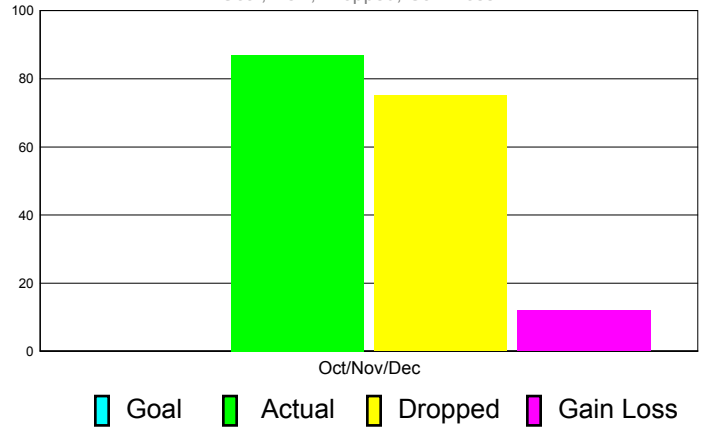

Membership Results 2011-2012

Goal, New, Dropped, Gain/Loss